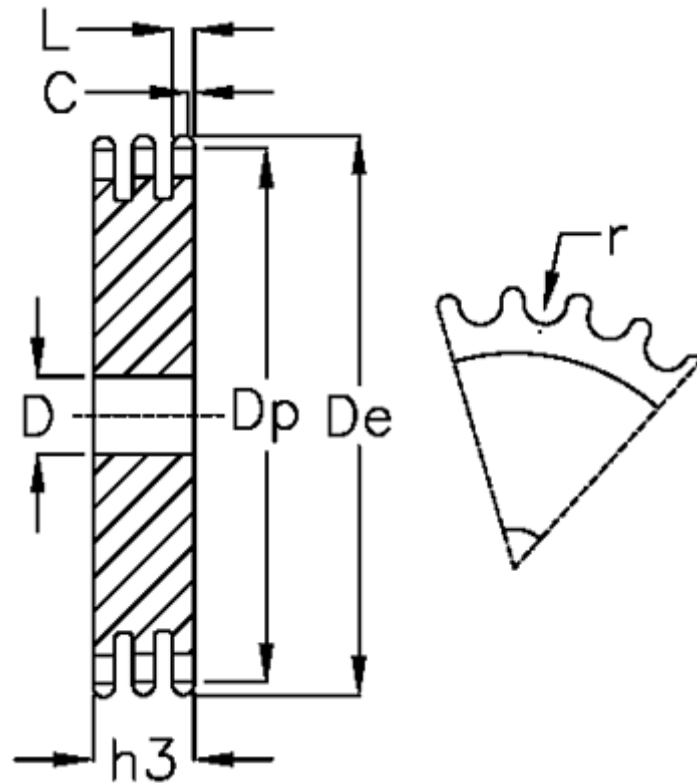

Article number: 616023007057

Description: Plate wheel 12 B-3 Z=57 triplex

## Measures

C	= 2
D	= 30
De	= 355.4
Dp	= 345.81
For chain size	= 3/4 x 7/16
For chain type	= 12 B-3
h3	= 49.8
L	= 10.8

Number of teeth	= 57
r	= 12.07